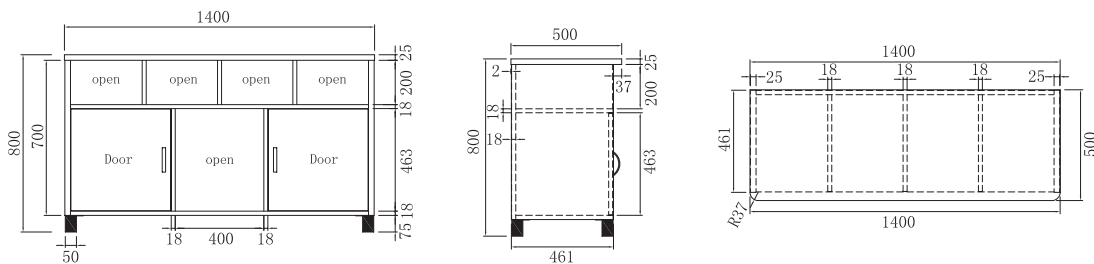

TV Cabinets

Fitzroy Deluxe

NZ FURNITURE
WHOLESALE

Choice • Quality • Value

Features

Solid construction

Back 18mm, top and sides
25mm E1 board

18mm shelves and doors

Stylish metal feet and
brushed aluminium handles

Full commercial 10 Year
Guarantee

Dimensions

Width: 1400mm

Depth: 500mm

Height: 800mm

Melamine Colours

Nordic Maple